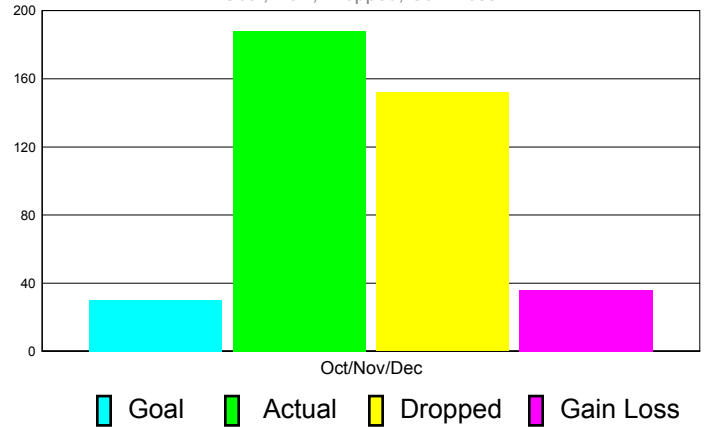

Membership Results 2011-2012

Goal, New, Dropped, Gain/Loss